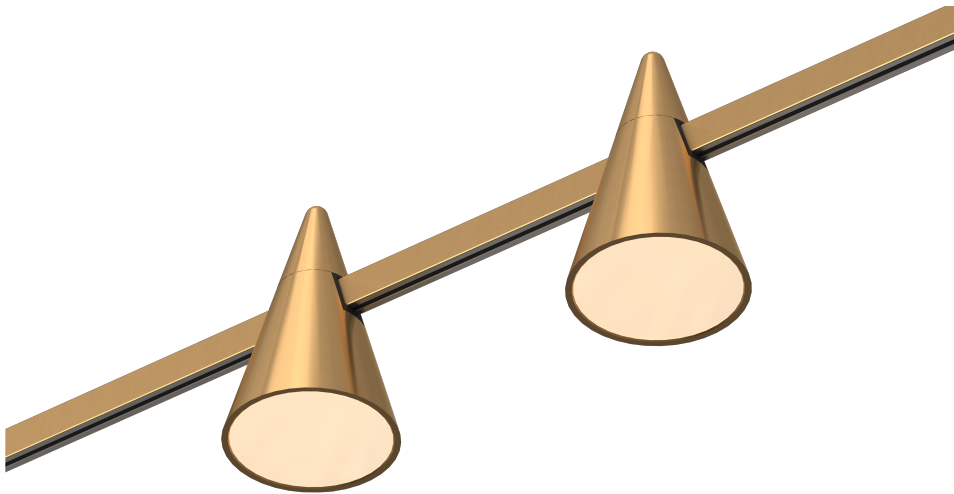

PEARL MAGNETIC TRACK LIGHT PL-M41

KEYLIGHT

SPAIN

PRODUCTOS DE ILUMINACION

SPECIFICATIONS

Product Code	PL-M41
Color Temperature	3000/4000k
Power	5W
Input Voltage	24V
Finishing Color	Sandy Black / Glossy Gold
Beam Angle	120°
Installation	Magnetic Track Mounted
CRI	80/90
Product Size	D70mm * H115mm
Certification	CE/CCC
IP Ration	IP20
Warranty	3 years

24V

CE IP20

CRI90