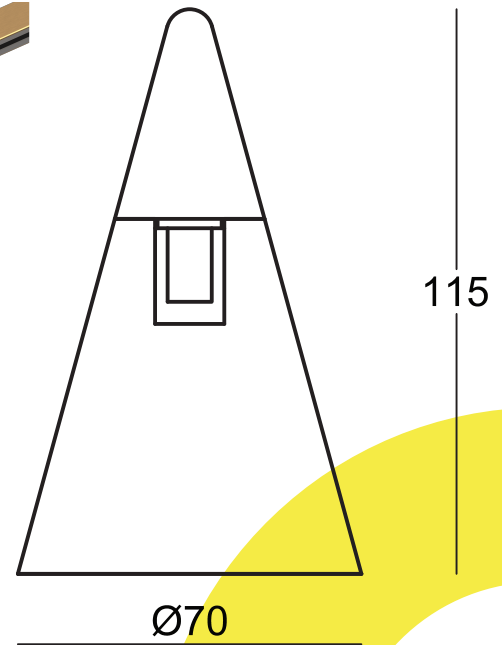

PEARL MAGNETIC TRACK LIGHT PL-M41

KEYLIGHT

SPAIN

PRODUCTOS DE ILUMINACION

SPECIFICATIONS

Product Code	PL-M41
Color Temperature	3000/4000k
Power	5W
Input Voltage	24V
Finishing Color	Sandy Black / Glossy Gold
Beam Angle	120°
Installation	Magnetic Track Mounted
CRI	80/90
Product Size	D70mm * H115mm
Certification	CE/CCC
IP Ration	IP20
Warranty	3 years